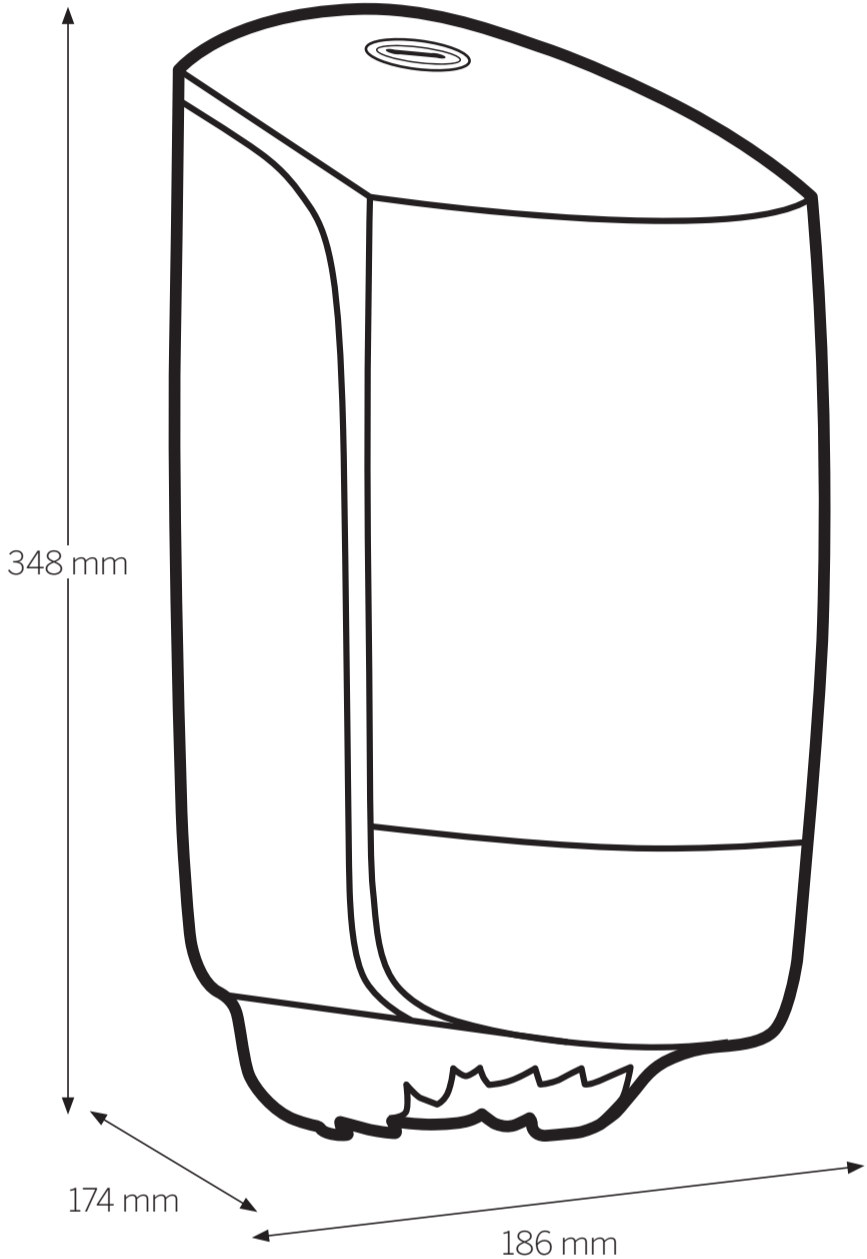

82209, 82247

KATRIN Center Feed S Dispenser

Open with key
(Position – key needed and turn right)

Easy opening
(Position – turn left with key once, then no key needed to open dispenser)

Push on top
and pull cover
to open